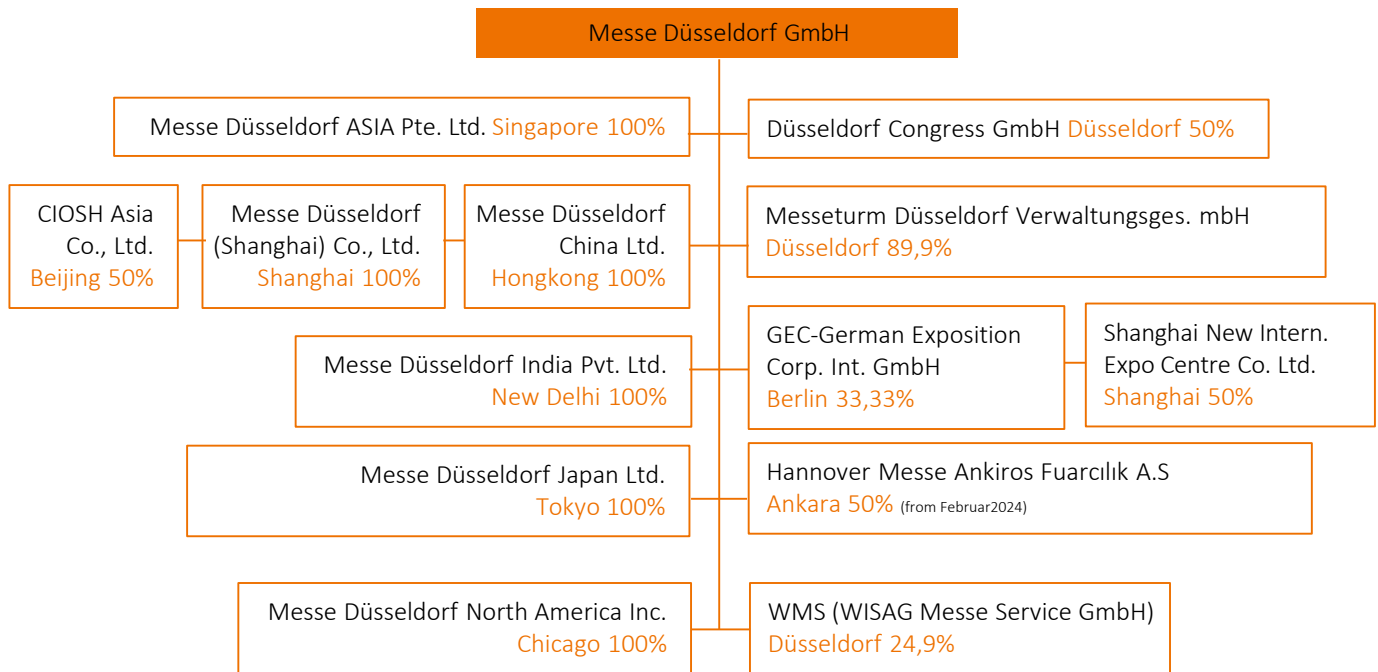

* Figures subject to final accounts

Areas of expertise

Approx. 40 events at the Düsseldorf location, including 20 leading global trade fairs in the 6 areas of expertise:

- Machinery, plants and equipment
- Retail, crafts and service sectors
- Medicine and health
- Lifestyle und beauty
- Mobility
- Leisure

Facts & Figures Messe Düsseldorf 2023

Figures subject to final accounting

Subsidiaries and affiliates

77 foreign representations covering 141 countries
– including 7 international subsidiaries

Partners

Media Contact