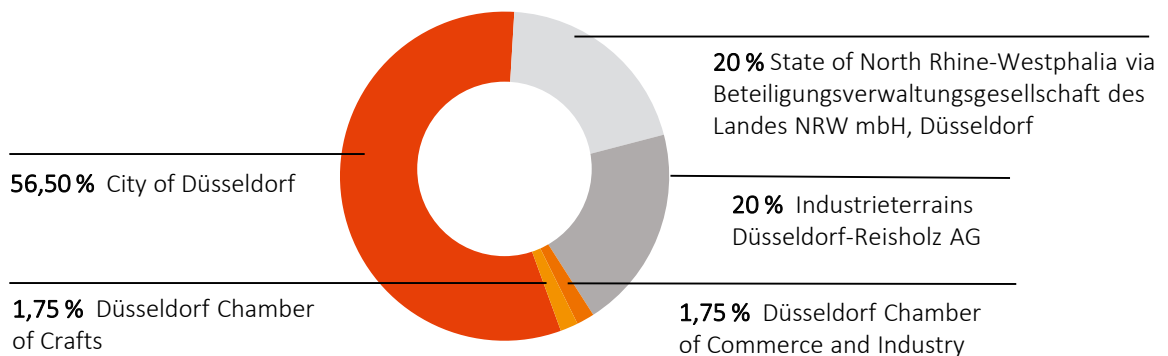

* Figures subject to final accounts

Areas of expertise

Approx. 40 events at the Düsseldorf location, including 20 leading global trade fairs in the 6 areas of expertise:

- Machinery, plants and equipment
- Retail, crafts and service sectors
- Medicine and health
- Lifestyle und beauty
- Mobility
- Leisure

Facts & Figures Messe Düsseldorf 2023

Figures subject to final accounting

Subsidiaries and affiliates

77 foreign representations covering 141 countries
– including 7 international subsidiaries

Partners

Media Contact