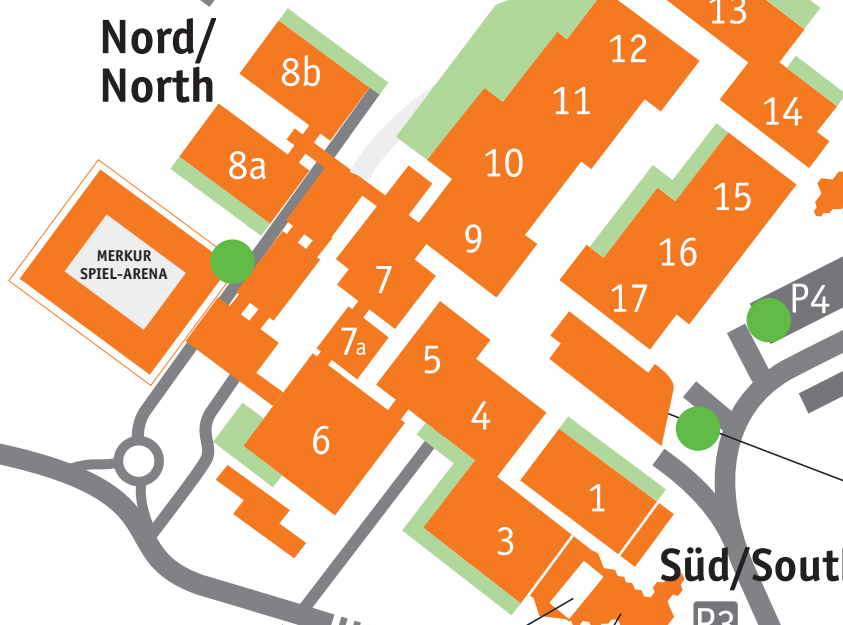

44

29 **Ausfahrt /Exit  
D-Messe/Arena**

44

P1 Nord/  
North  
P1 Süd/  
South

P2

Freiligrathplatz

B8

**Nord/  
North**

**CCD Ost  
Ost/East**

Am Stad

Stockumer  
Kirchstr.

Am Hain

Kaiserswerther Strasse

● Charging station  
for visitors

■ Individual charging station  
for exhibitors with parking permit

Messe-Center/  
Trade Fair Centre  
Verwaltung/  
Administration

**Süd/South**

Rhein

**Messe-Einfahrt Tor 1  
Fair Entrance Gate 1**

P3

P6

P5

Rotterdammer Strasse

**Technical Details**

**CCD Stadthalle**

**CCD Süd**